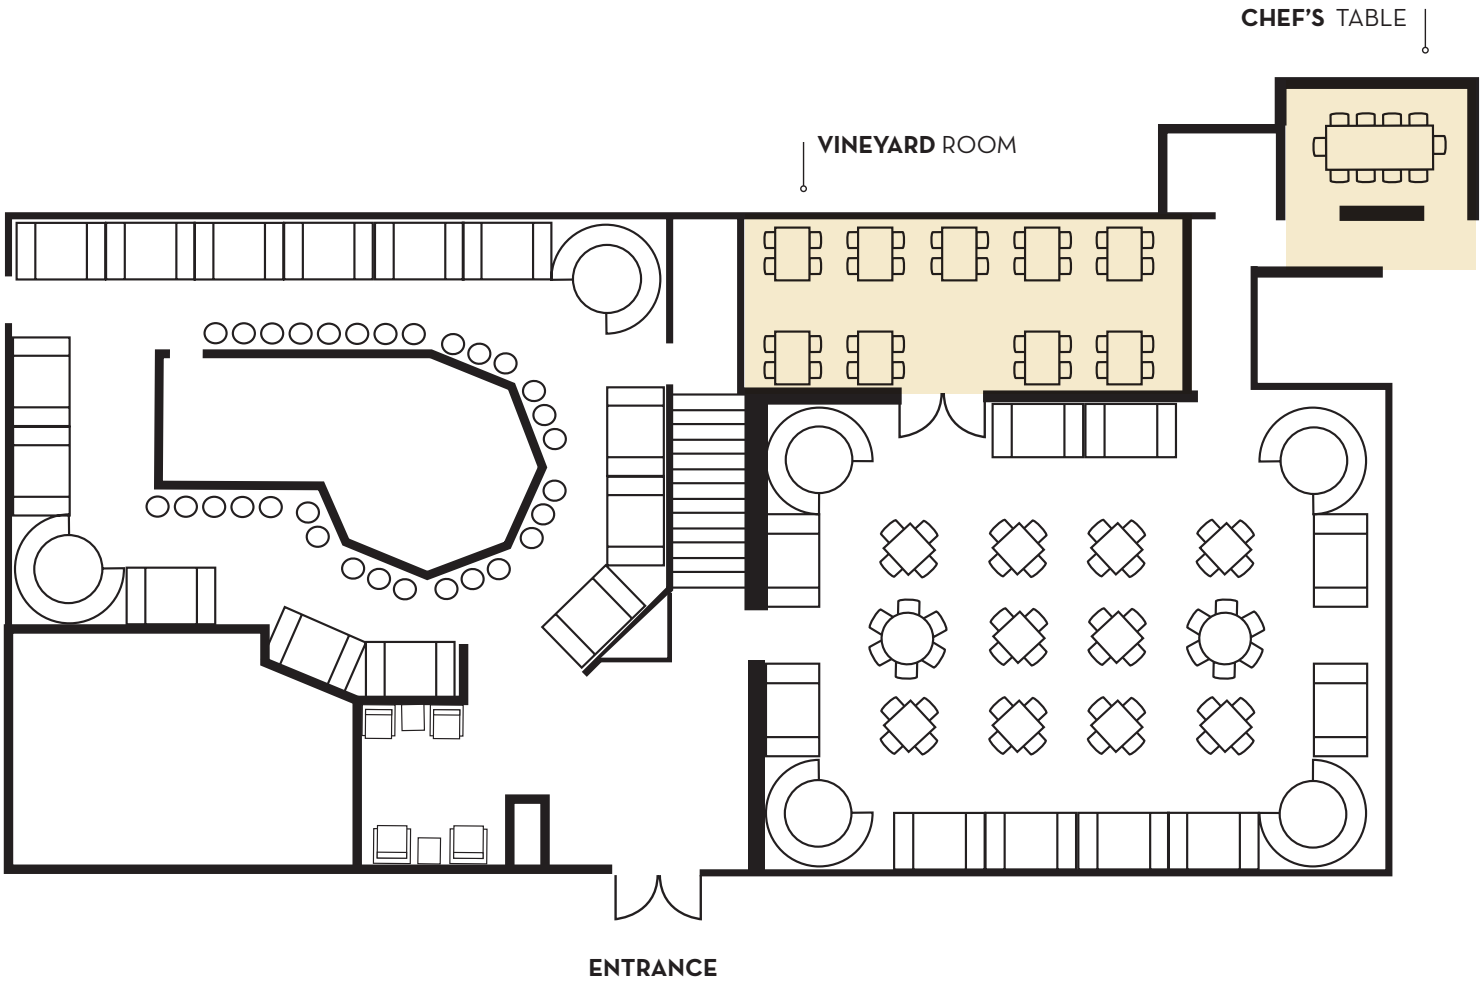

GROUP & EVENT DINING

KINGS OF PRUSSIA, PA
160 N. Gulph Road
610.992.1152

FIRST FLOOR

CAPACITIES

ROOM	SEATED	RECEPTION	SQ. FT	Projector & Screen
VINEYARD	36	55	410	√
CHEF'S TABLE	12	N/A	150	

GROUP & EVENT DINING

KINGS OF PRUSSIA, PA
 160 N. Gulph Road
 610.992.1152

SECOND FLOOR

CAPACITIES

ROOM	SEATED	RECEPTION	SQ. FT	Projector & Screen
NAPA	50	75	450	✓
SONOMA	44	75	450	✓
CARNEROS	50	75	450	✓
ALL ROOMS COMBINED	144	225	1350	✓