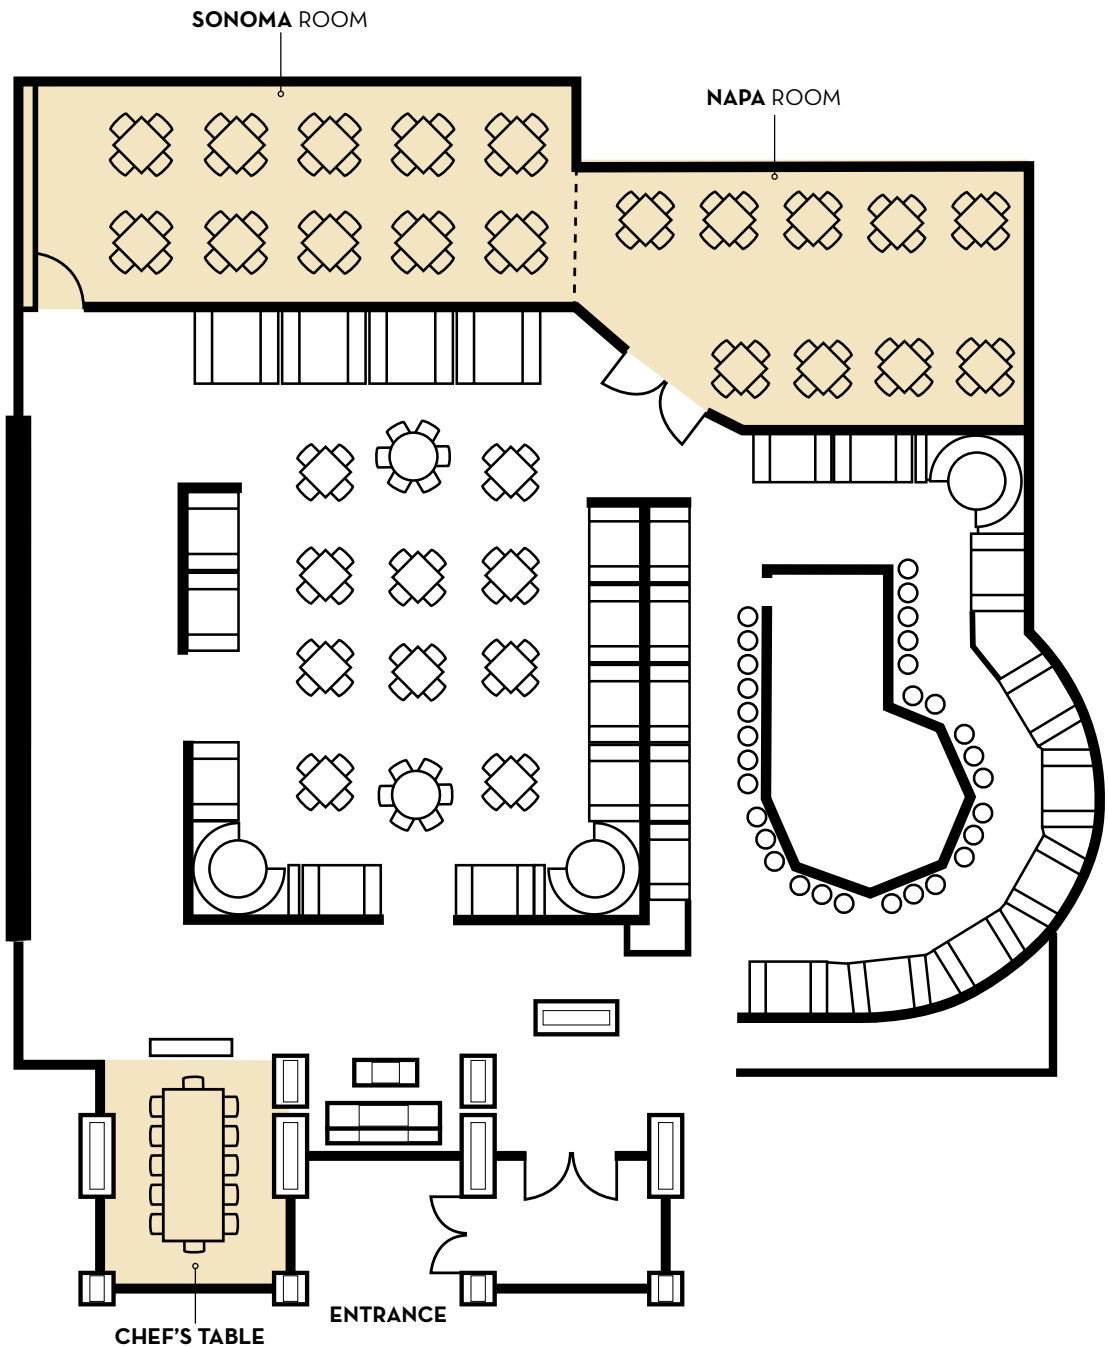

SCHAUMBURG, IL

By the Woodfield Mall
1770 East Higgins Road
Schaumburg, IL 60173
847.517.5252

GROUP & EVENT DINING

CAPACITIES

ROOM	SEATED	RECEPTION	SQ. FT	Projector & Screen
NAPA	36	50	500	✓
SONOMA	40	60	450	✓
NAPA / SONOMA (COMBINED)	76	100	950	✓
CHEF'S TABLE	12	N/A		

NAPA ROOM

GROUP & EVENT DINING

SONOMA ROOM

GROUP & EVENT DINING

NAPA/SONOMA ROOM

GROUP & EVENT DINING

CHEF'S TABLE

GROUP & EVENT DINING