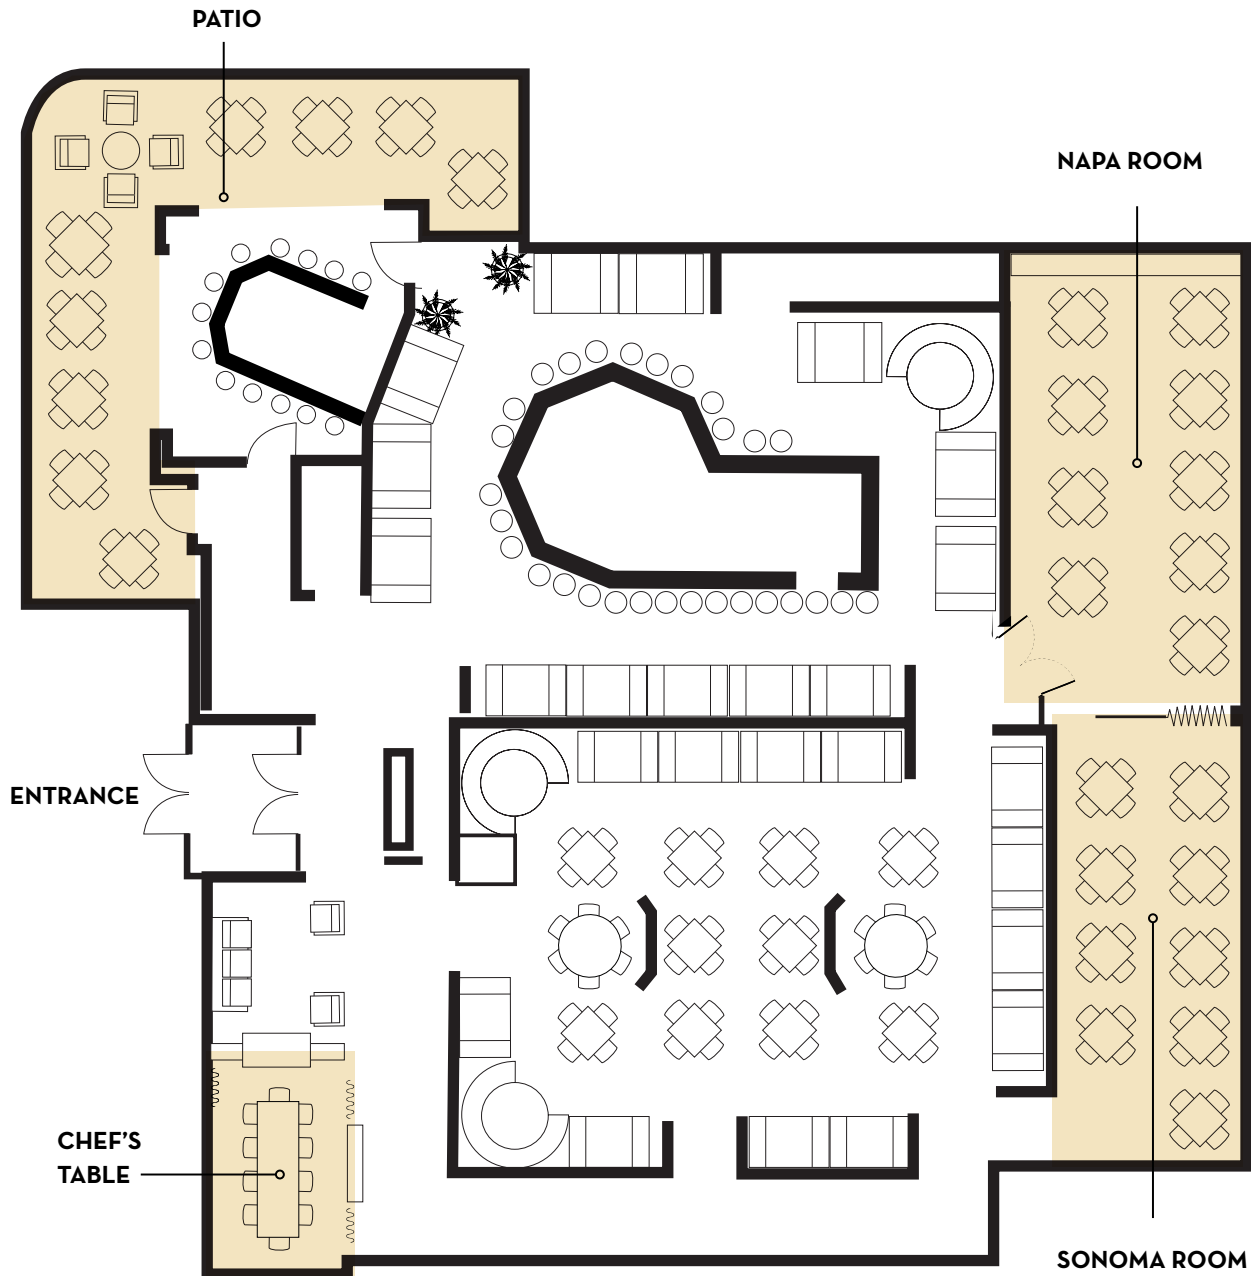

GROUP & EVENT DINING

PLANO, TX

At the Shops at Legacy
 7300 Lone Star Drive
 Plano, TX 75024
 972.312.8852

CAPACITIES

ROOM	SEATED	RECEPTION	SQ. FT	Projector & Screen
NAPA	44	60	650	✓
SONOMA	44	60	544	✓
NAPA/SONOMA (combined)	88	120	1194	✓
PATIO	40	60	700	
CHEF'S TABLE	10	10		

Seasons
FRESH | GRILL *52*

GROUP & EVENT DINING

PLANO, TX • At the Shops at Legacy • 7300 Lone Star Drive • Plano, TX 75024 • 972.312.8852

NAPA ROOM

GROUP & EVENT DINING

SONOMA ROOM

GROUP & EVENT DINING

Seasons
FRESH | GRILL 52

GROUP & EVENT DINING

NAPA/SONOMA ROOM

GROUP & EVENT DINING

MINI BAR

CHEF'S TABLE

Seasons
FRESH | GRILL

GROUP & EVENT DINING

PLANO, TX • At the Shops at Legacy • 7300 Lone Star Drive • Plano, TX 75024 • 972.312.8852