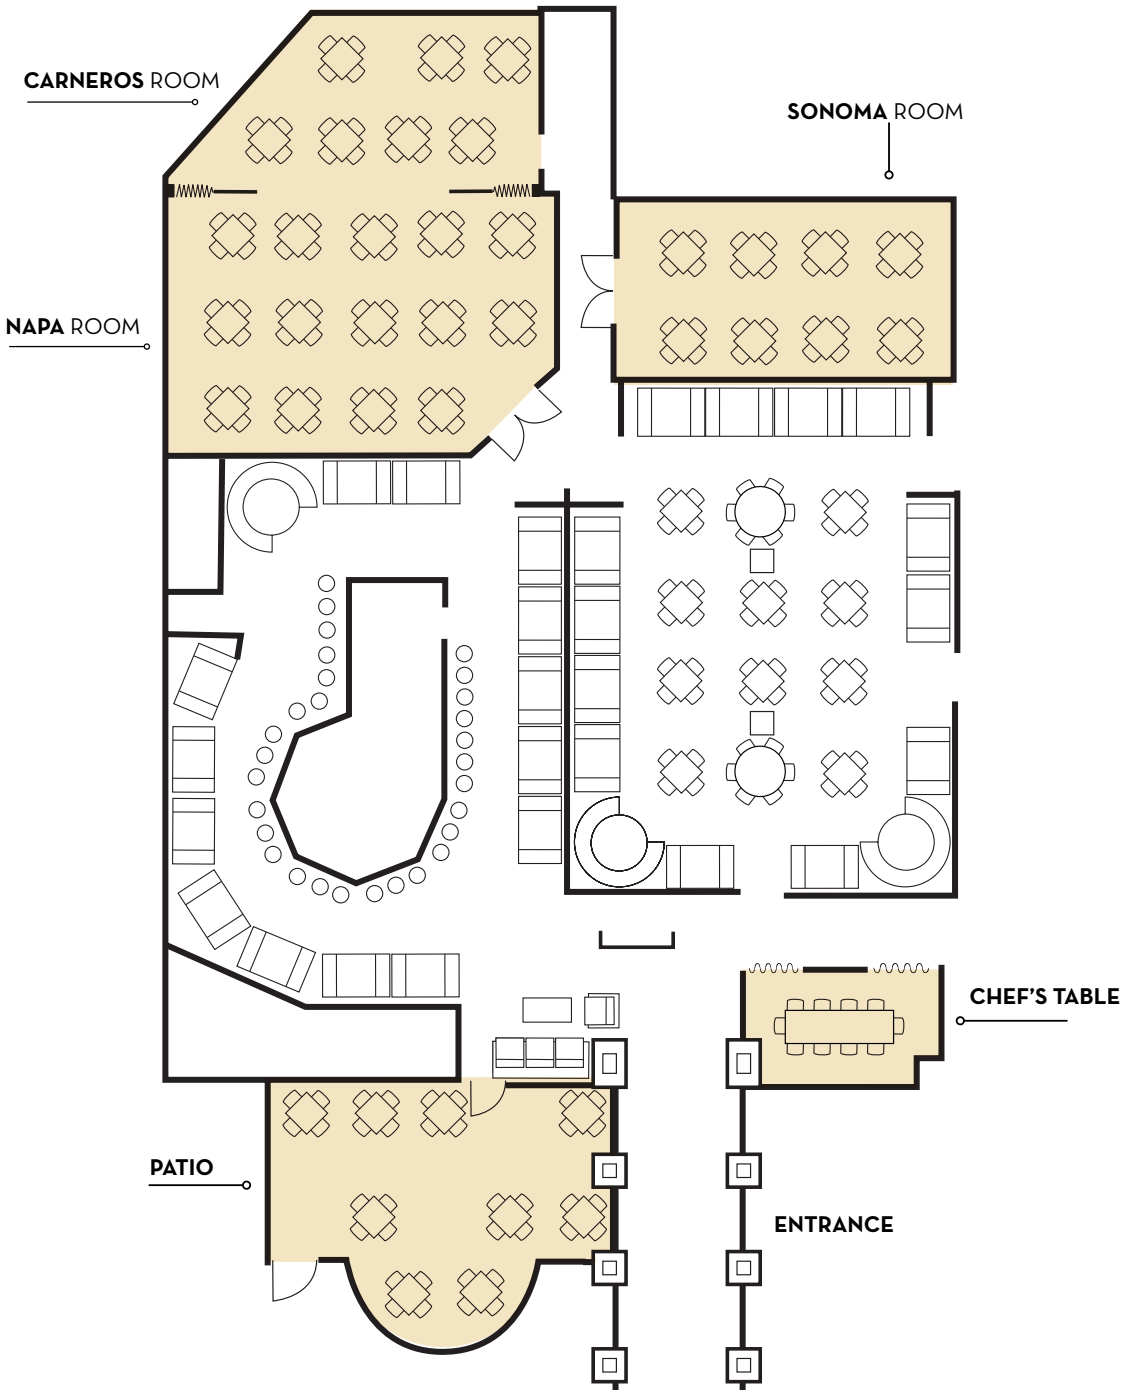

**GROUP & EVENT DINING**

**PHOENIX, AZ**

At Biltmore Fashion Park  
 2502 East Camelback Road  
 Phoenix, AZ 85016  
 602.840.5252

**CAPACITIES**

ROOM	SEATED	RECEPTION	SQ. FT	A/V Projector
NAPA	56	70	785	√
CARNEROS	28	40	458	√
NAPA / CARNEROS (combined)	84	110	1243	√
SONOMA	32	45	484	√
PATIO	36	50	597	
CHEF'S TABLE	10	10		

GROUP & EVENT DINING

*Seasons 52*  
FRESH | GRILL

GROUP & EVENT DINING

NAPA  
ROOM

PHOENIX, AZ • At Biltmore Fashion Park • 2502 East Camelback Road • Phoenix, AZ 85016 • 602.840.5252

*Seasons*  
FRESH GRILL 52

# CARNEROS ROOM

*Seasons*  
FRESH GRILL 52

GROUP & EVENT DINING

# CHEF'S TABLE

*Seasons*  
FRESH GRILL 52

GROUP & EVENT DINING