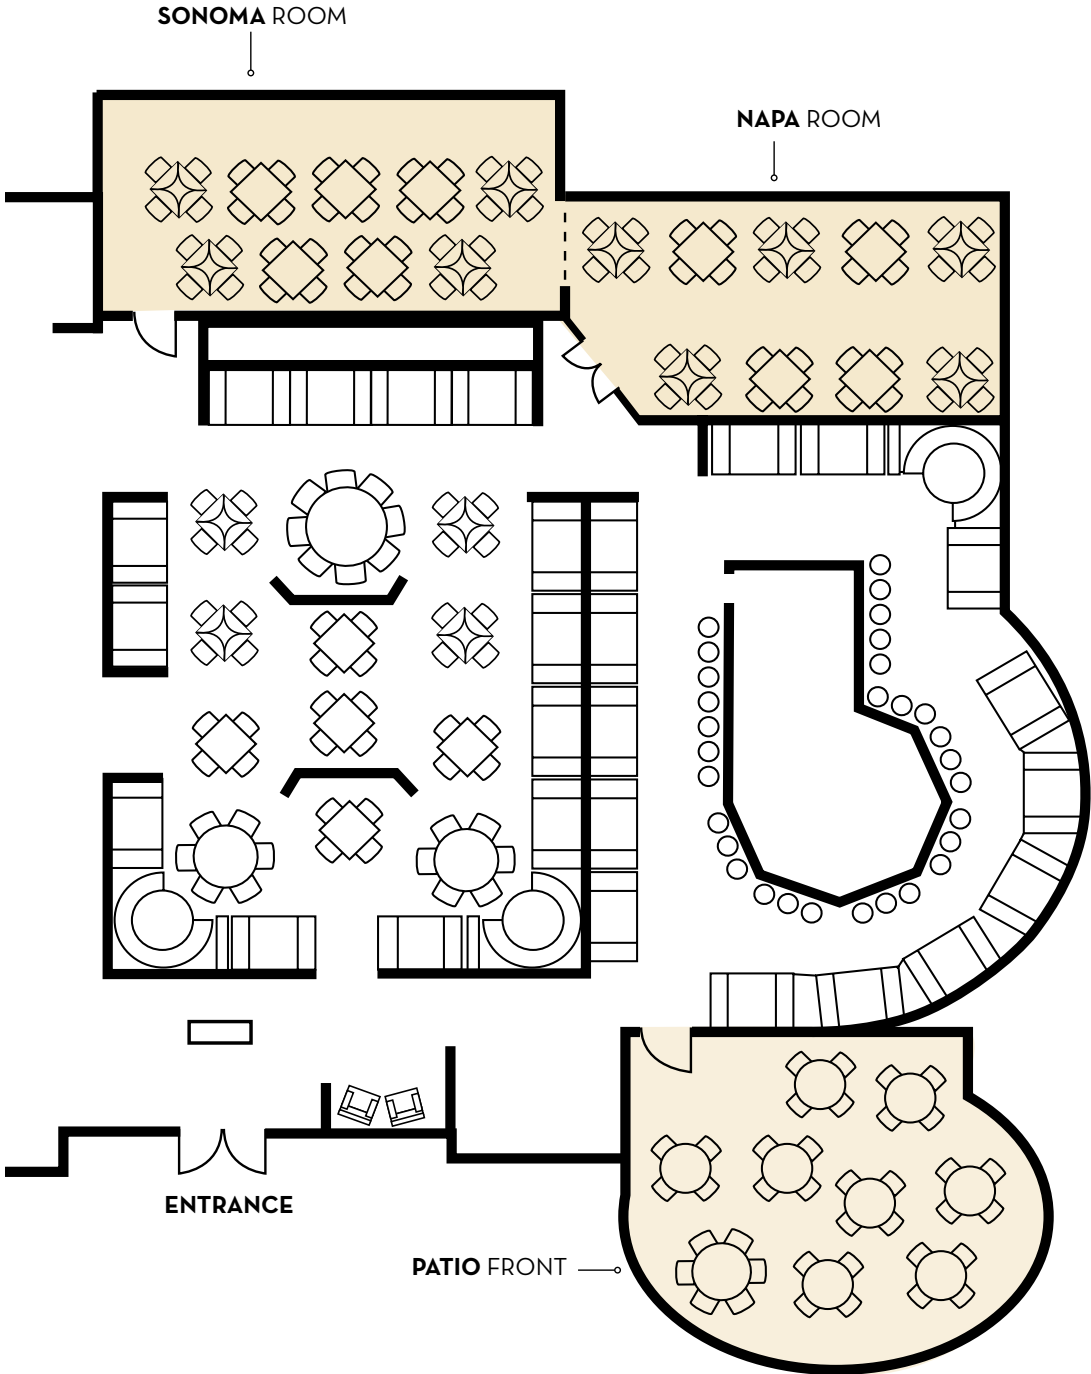

GROUP & EVENT DINING

ATLANTA, GA
 By the Perimeter Mall
 90 Perimeter Center W 30305
 770.671.0052

CAPACITIES

ROOM	SEATED	RECEPTION	SQ. FT	Projector & Screen
NAPA	36	50	450	✓
SONOMA	38	50	500	✓
NAPA/SONOMA (combined)	74	100	950	✓
PATIO FRONT	34	50	500	