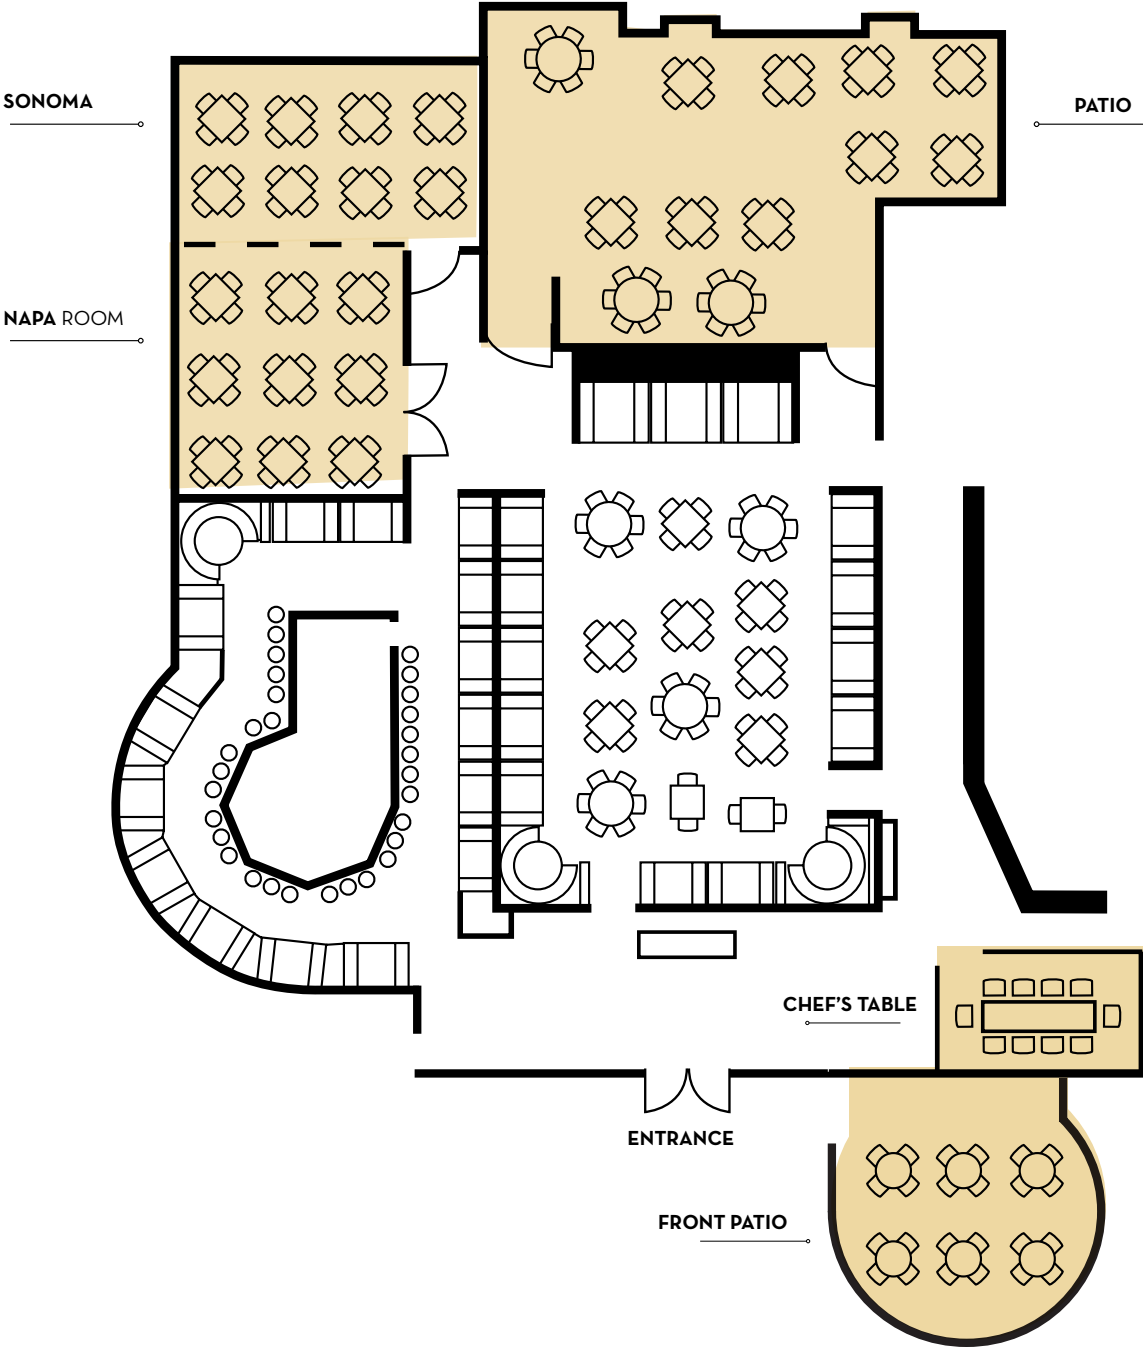

GROUP & EVENT DINING

ORLANDO, FL
 On the Lake at Plaza Venezia
 7700 Sand Lake Rd 32819
 407.354.5212

CAPACITIES

ROOM	SEATED	RECEPTION	SQ. FT	Projector & Screen
NAPA	36	50	420	✓
SONOMA	32	50	420	✓
NAPA / SONOMA (combined)	68	100	840	✓
PATIO	75	90	1600	
CHEF'S TABLE	10	N/A		
FRONT PATIO	24	35		

Seasons 52
FRESH | GRILL

NAPA ROOM

GROUP & EVENT DINING

ORLANDO, FL • On the Lake at Plaza Venezia • 7700 Sand Lake Rd 32819 • 407.354.5212