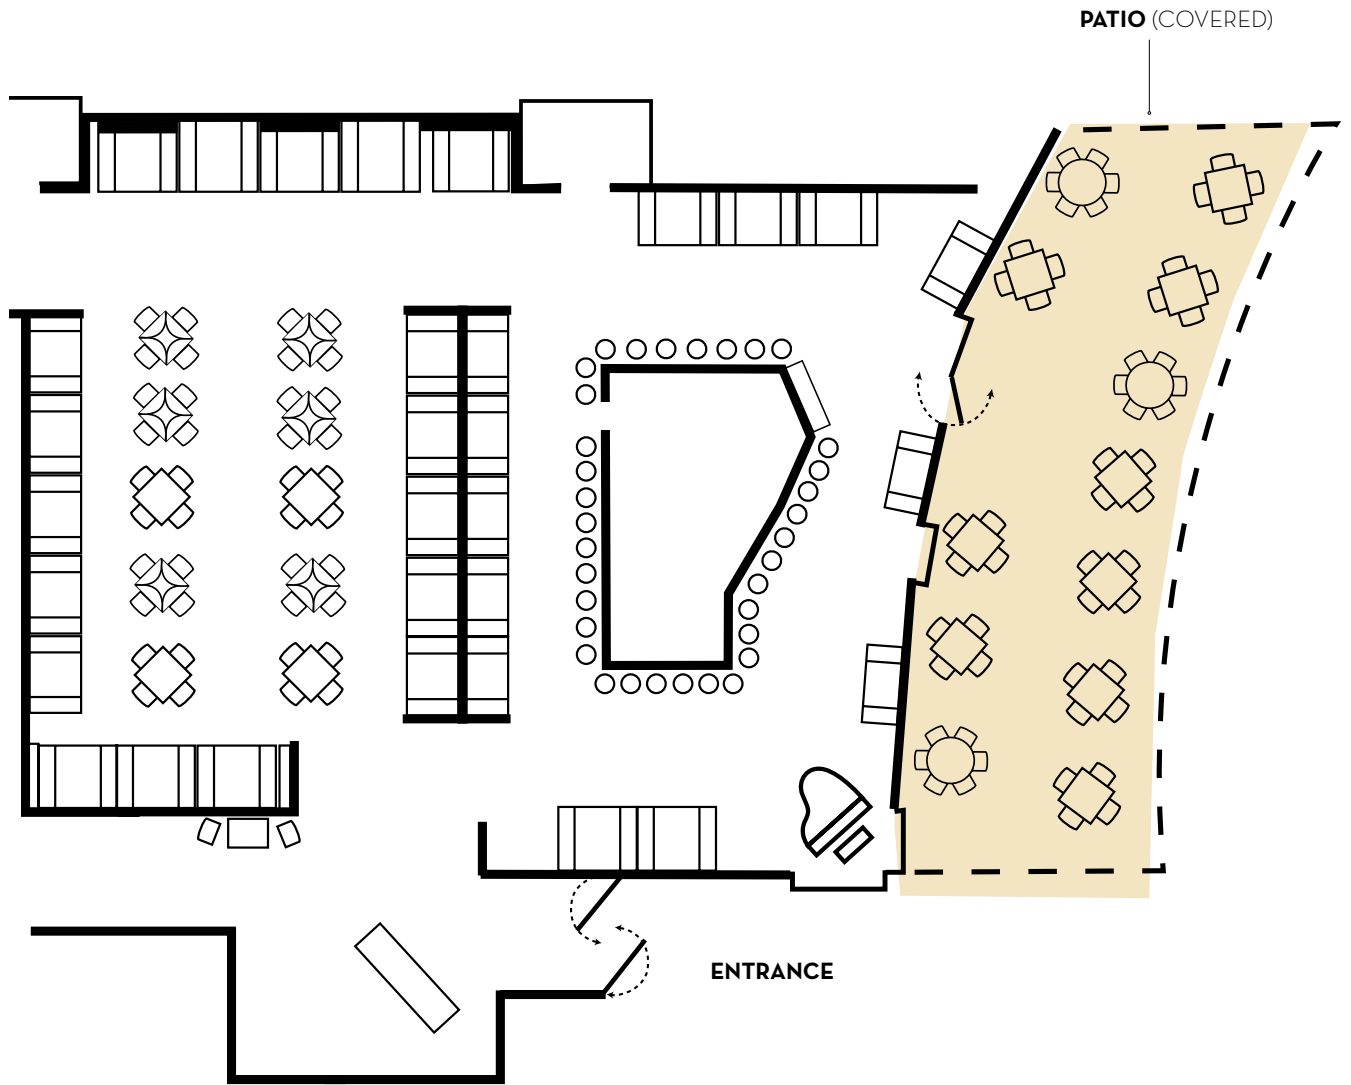

FT. LAUDERDALE, FL
At the Galleria Mall
2428 E. Sunrise Blvd 33304
954.537.1052

CAPACITIES

ROOM	SEATED	RECEPTION	SQ. FT
PATIO	54	64	600

GROUP & EVENT DINING

PATIO

GROUP & EVENT DINING

FT. LAUDERDALE, FL • At the Galleria Mall • 2428 E. Sunrise Blvd 33304 • 954.537.1052