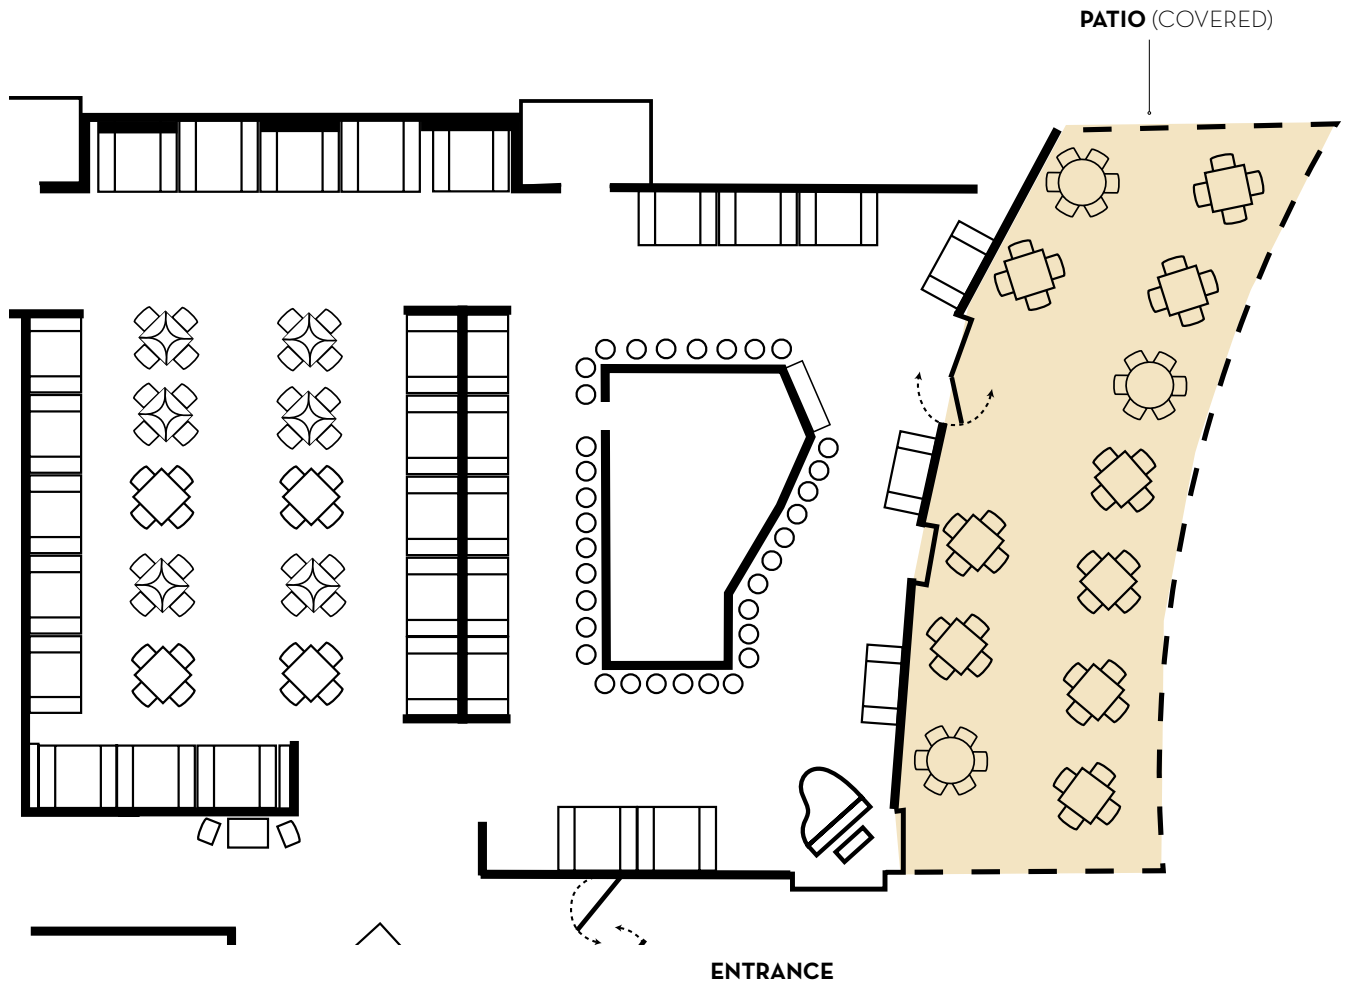

FT. LAUDERDALE, FL
 At the Galleria Mall
 2428 E. Sunrise Blvd.
 Ft. Lauderdale, FL 33304
 954.537.1052

CAPACITIES

| ROOM | SEATED | RECEPTION | SQ. FT |
|-------|--------|-----------|--------|
| PATIO | 54 | 64 | 600 |

GROUP & EVENT DINING

PATIO

Seasons 52
FRESH | GRILL

GROUP & EVENT DINING

FT. LAUDERDALE, FL • At the Galleria Mall • 2428 E. Sunrise Blvd Ft. • Lauderdale, FL 33304 • 954.537.1052