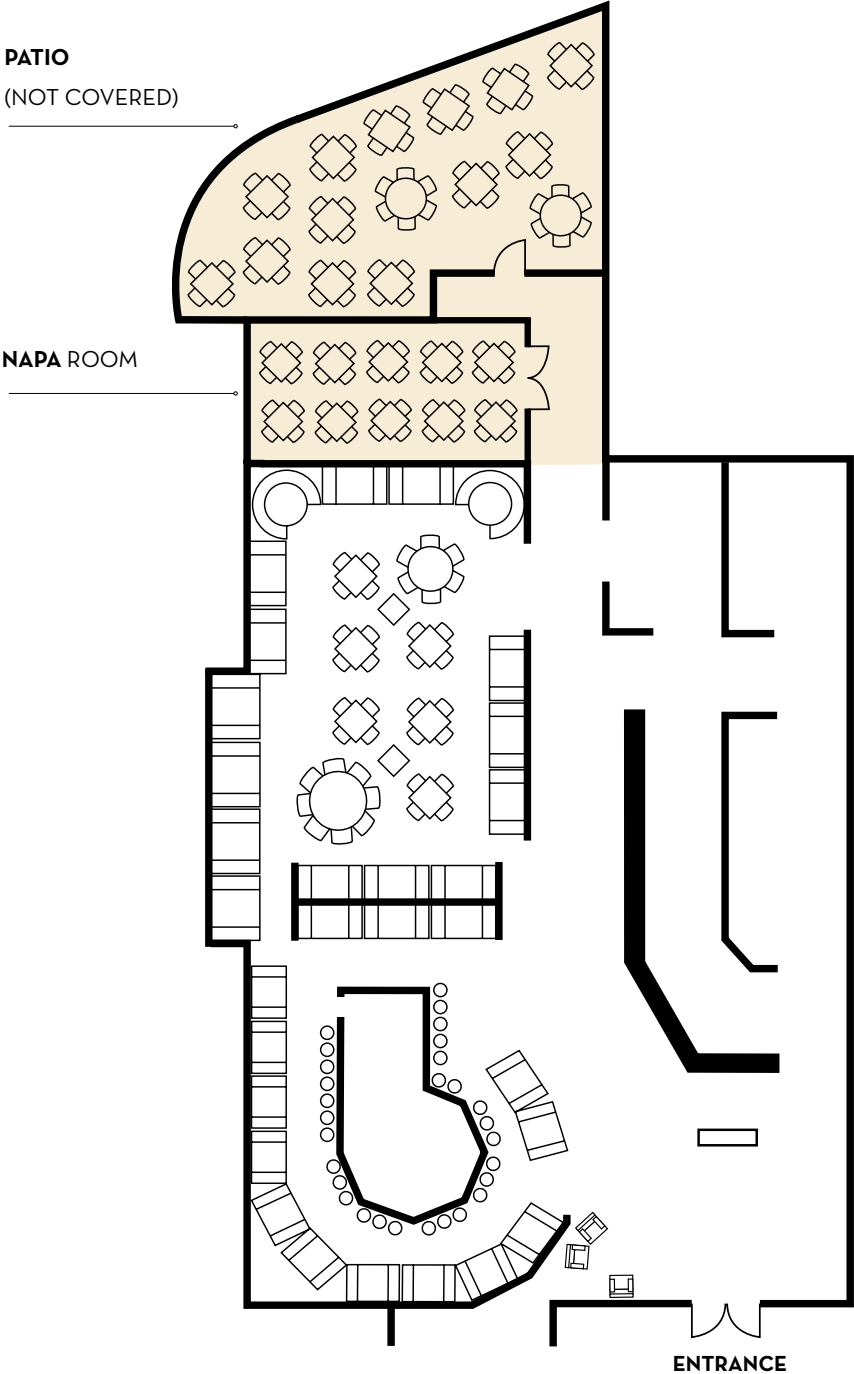

GROUP & EVENT DINING

BUCKHEAD, GA
 On Peachtree at W Paces
 3050 Peachtree Rd. NW
 Buckhead, GA 30305
 404.846.1552

CAPACITIES

ROOM	SEATED	RECEPTION	SQ. FT	Projector & Screen
NAPA	40	70	450	√
PATIO	64	100	600	

NAPA ROOM

GROUP & EVENT DINING

PATIO

GROUP & EVENT DINING