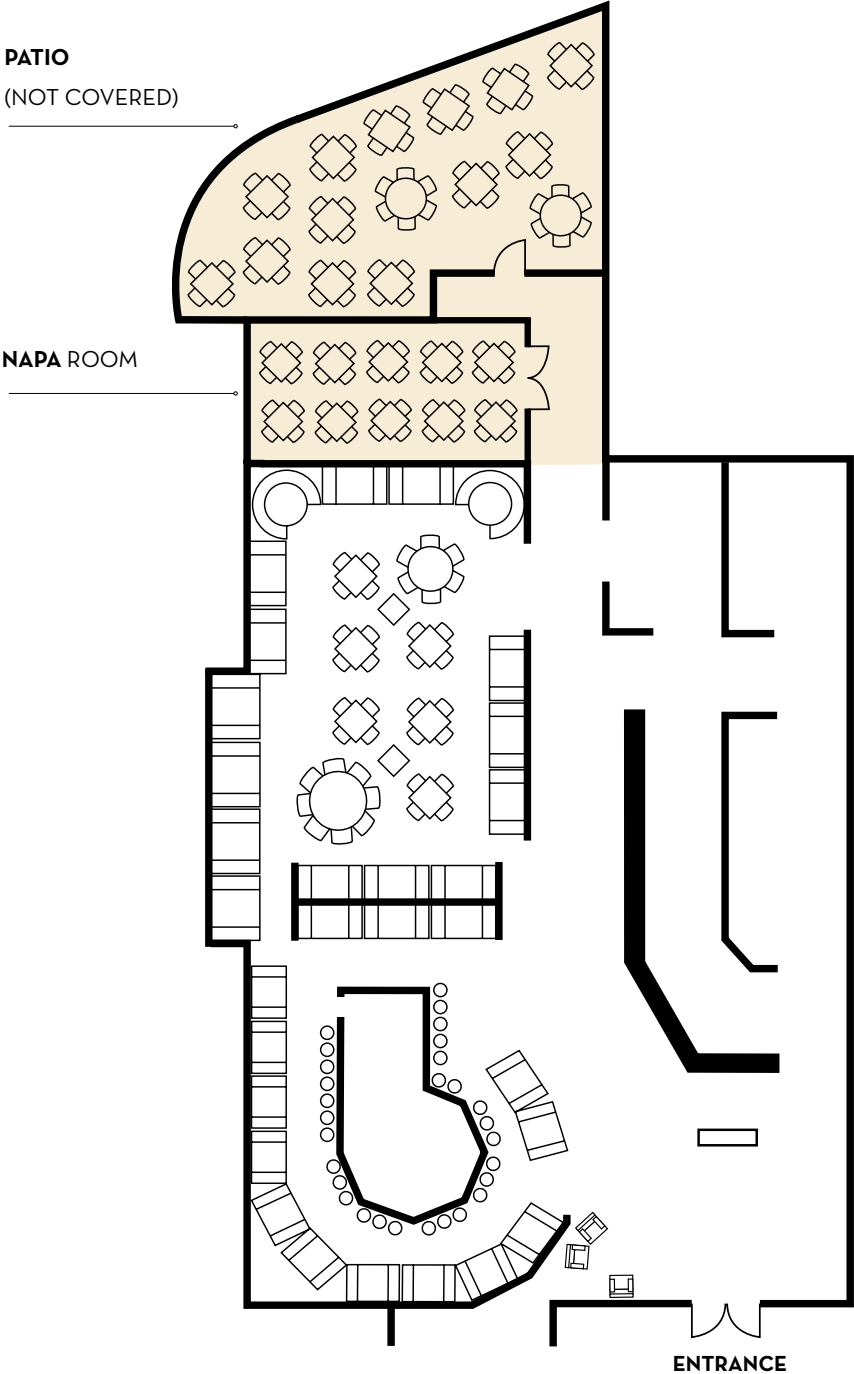

GROUP & EVENT DINING

BUCKHEAD, GA
 On Peachtree at W Paces
 3050 Peachtree Rd. NW 30305
 404.846.1552

CAPACITIES

ROOM	SEATED	RECEPTION	SQ. FT	Projector & Screen
NAPA	40	70	450	√
PATIO	64	100	600	

NAPA ROOM