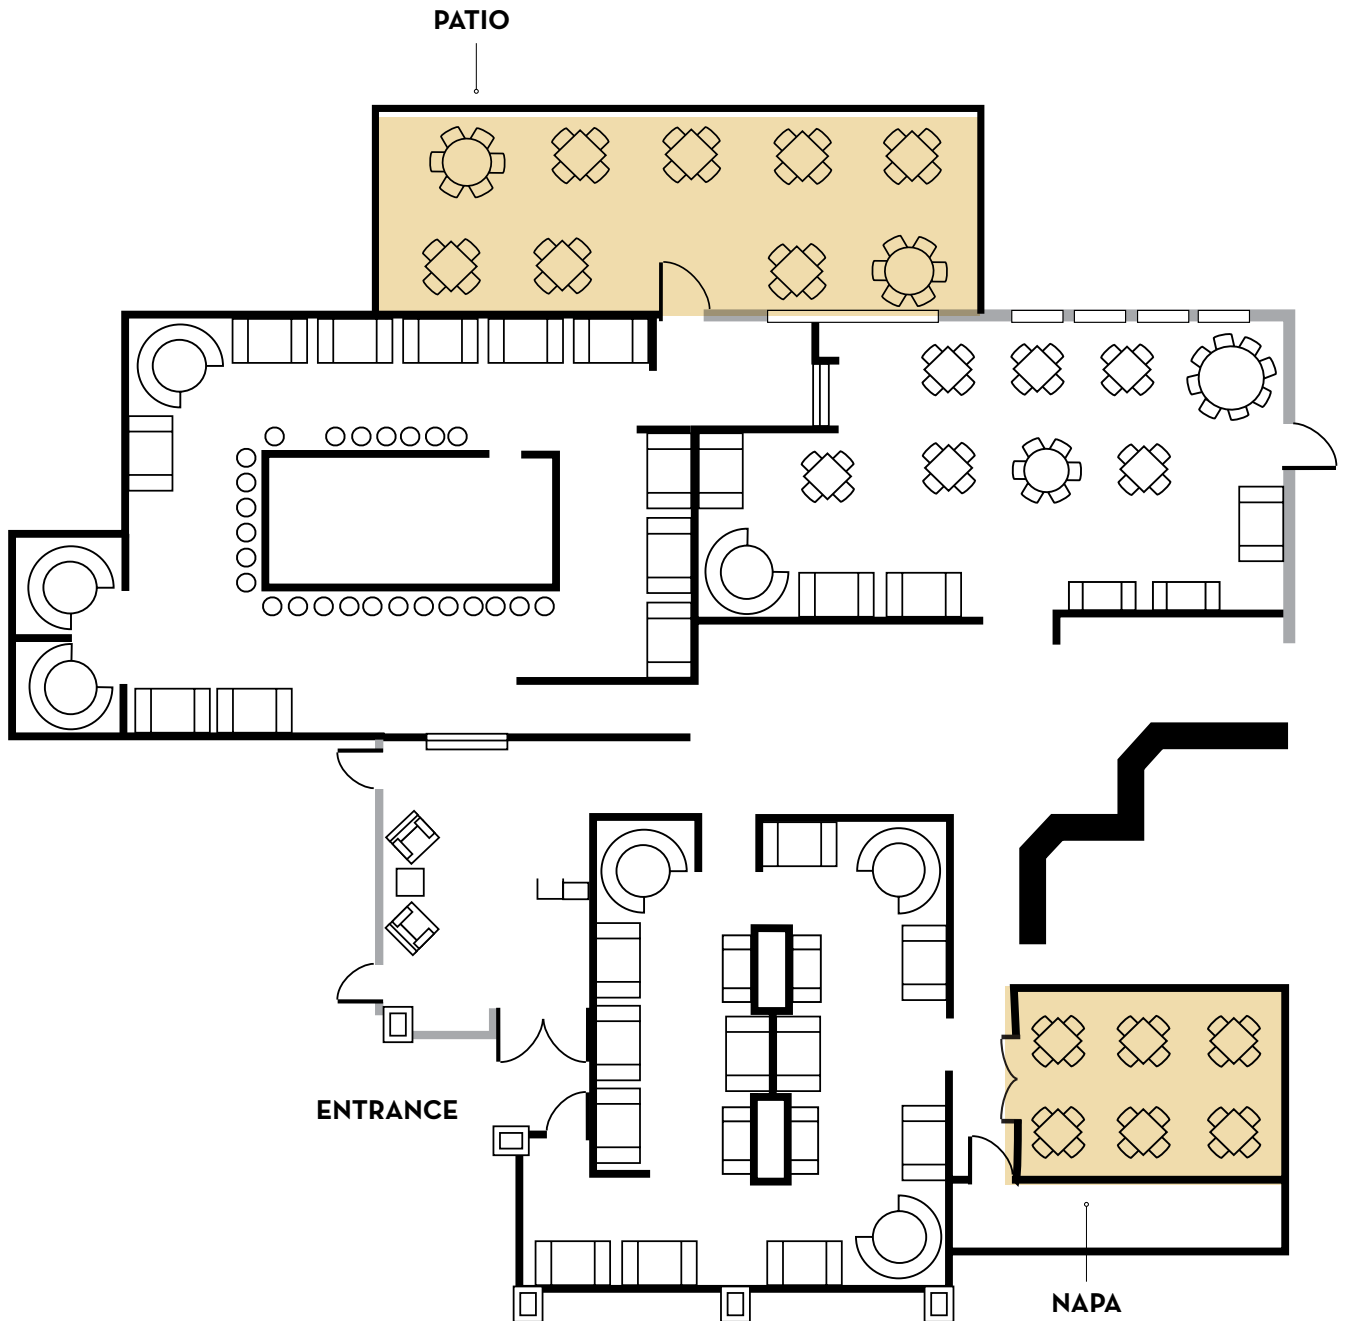

**BOCA RATON, FL**

On Glades Road  
 2300 NW Executive Center Dr. 33431  
 561.998.9952

**CAPACITIES**

ROOM	SEATED	RECEPTION	SQ. FT	Projector & Screen
NAPA	24	40	350	✓
PATIO	40	65	500	

**GROUP & EVENT DINING**