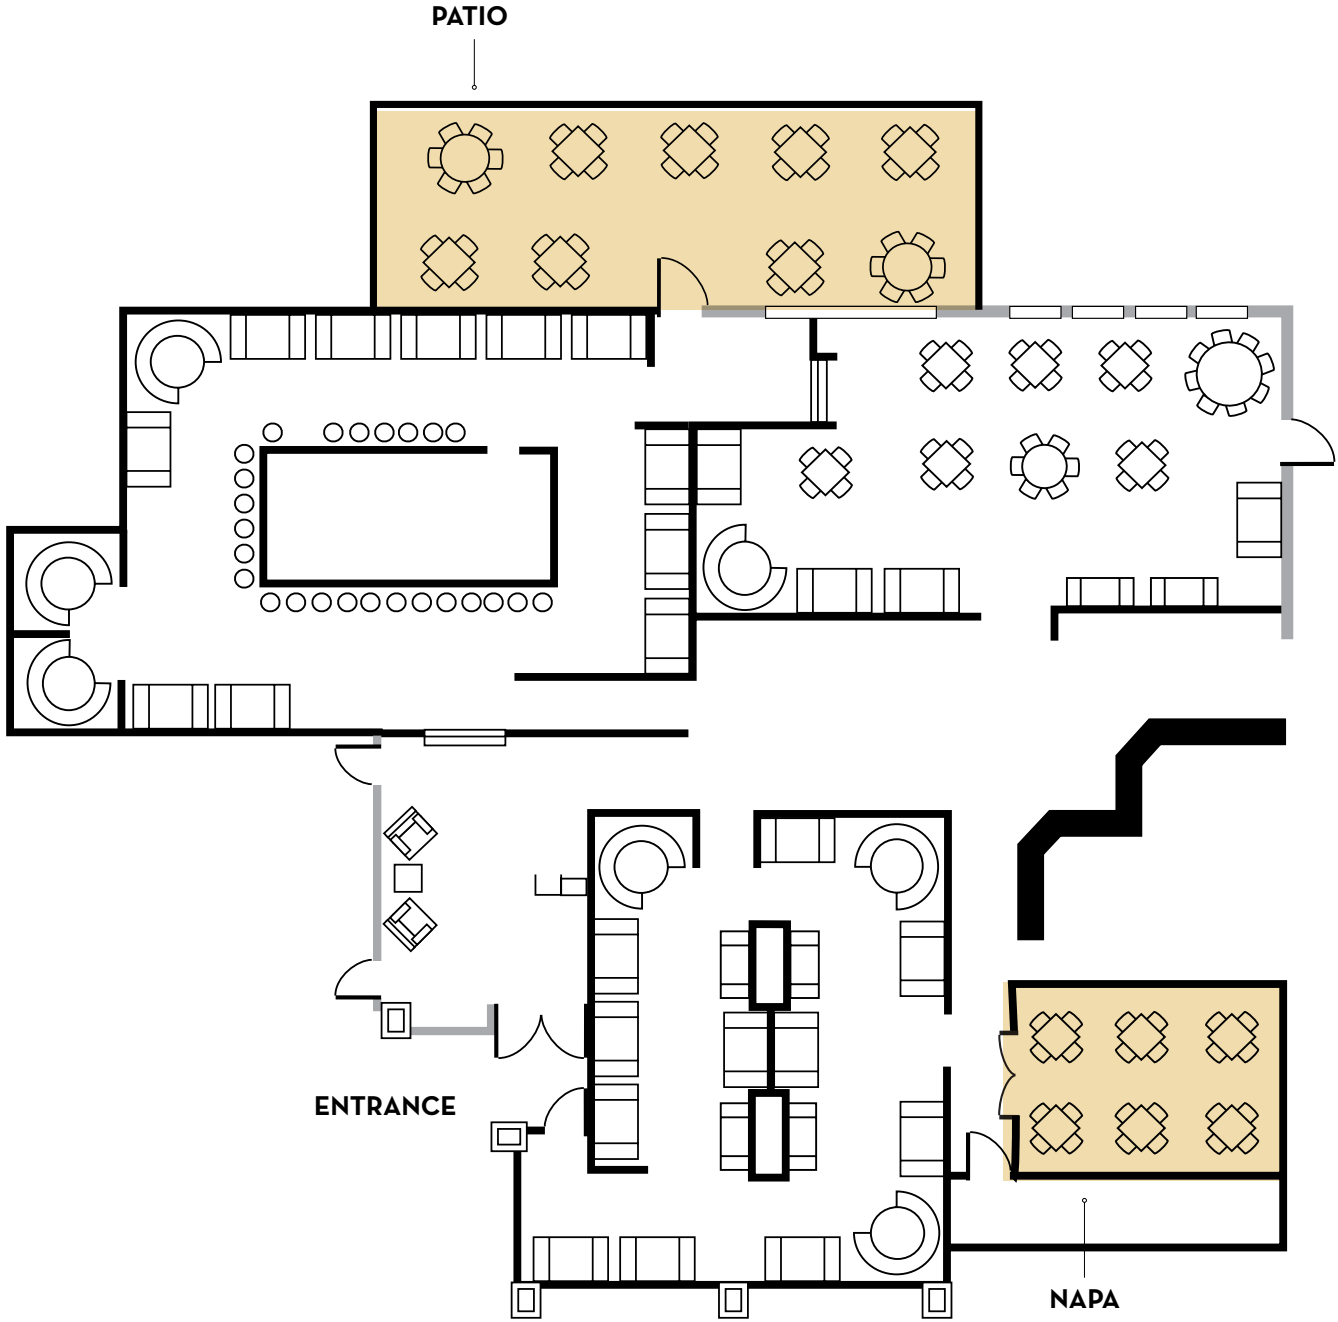

**BOCA RATON, FL**  
On Glades Road  
2300 NW Executive Center Dr.  
Boca Raton, FL 33431  
561.998.9952

**CAPACITIES**

ROOM	SEATED	RECEPTION	SQ. FT	Projector & Screen
NAPA	24	40	350	√
PATIO	40	65	500	

**GROUP & EVENT DINING**

# PATIO